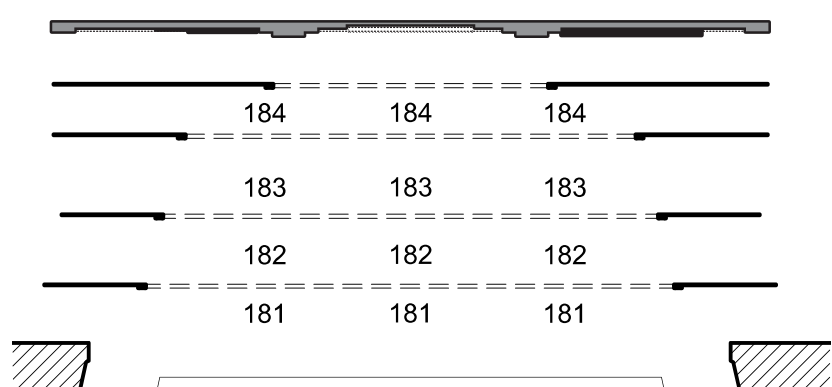

SL Ladder Txt- R33