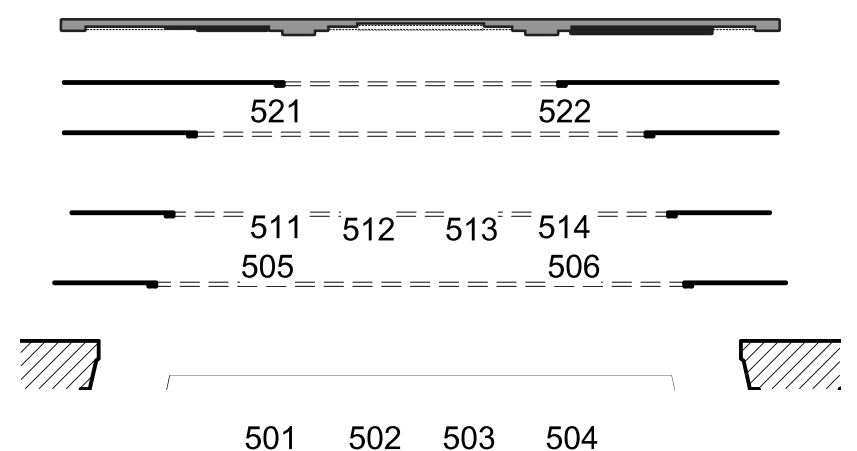

Movers: LED and CMY