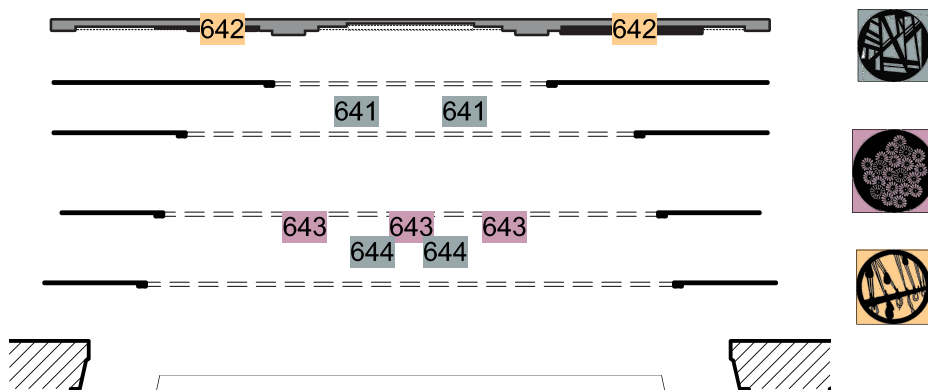

Movers: LED and CMY